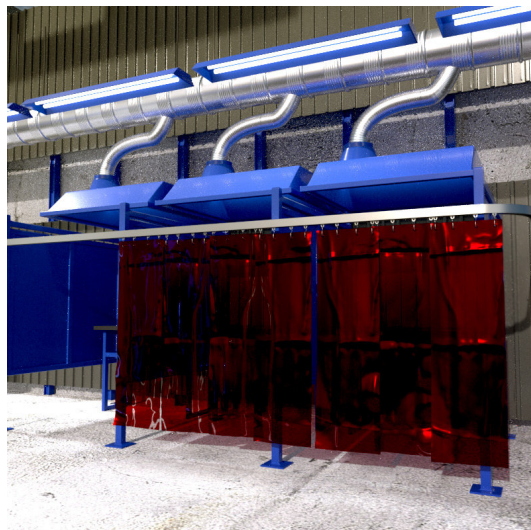

WELDING CURTAINS

Defender Range

Portable welding frames & bespoke booths and curtains

The necessary solution for employee protection.

Popular in training schools and colleges, We offer a variety of screening options for welding booths that provide a safe and protective environment from sparks, flash and ignition.

The PVC Strips come with different combinations of widths and thicknesses, as well as different fixing methods. Depending on the choice of operating system the curtain can also be slid open and shut for when moving machinery.

Whatever the design you can be assured that our products will be designed to cope with the rigours of the workshop environment.

- Welding red, green and bronze offered a standard
- Strip options include 300 x 2, 470mm x 0.4mm, 570mm x 1mm. All can be supplied cut to length or in 50m bulk rolls.
- Vertical supports can be fixed from ceiling or floor.
- Sliding options available
- Available as supply only or supply & fit